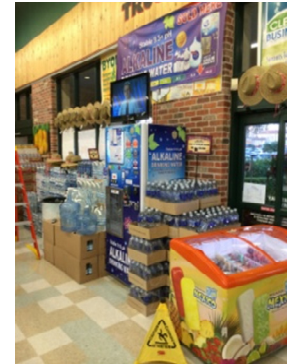

Pure Profit Center AQUA 9+ Kiosk

Model: AQ9K-1000, AQ9K-2000, AQ9K-3000, Custom

Increase store foot traffic with our **AQUA 9+ Kiosk**. The kiosk produces high quality fresh tasting purified drinking water and natural ionic mineral alkaline drinking water, and has a simple push button operation used to fill containers of any size. A great way to generate **additional income** for your stores with minimal investment.